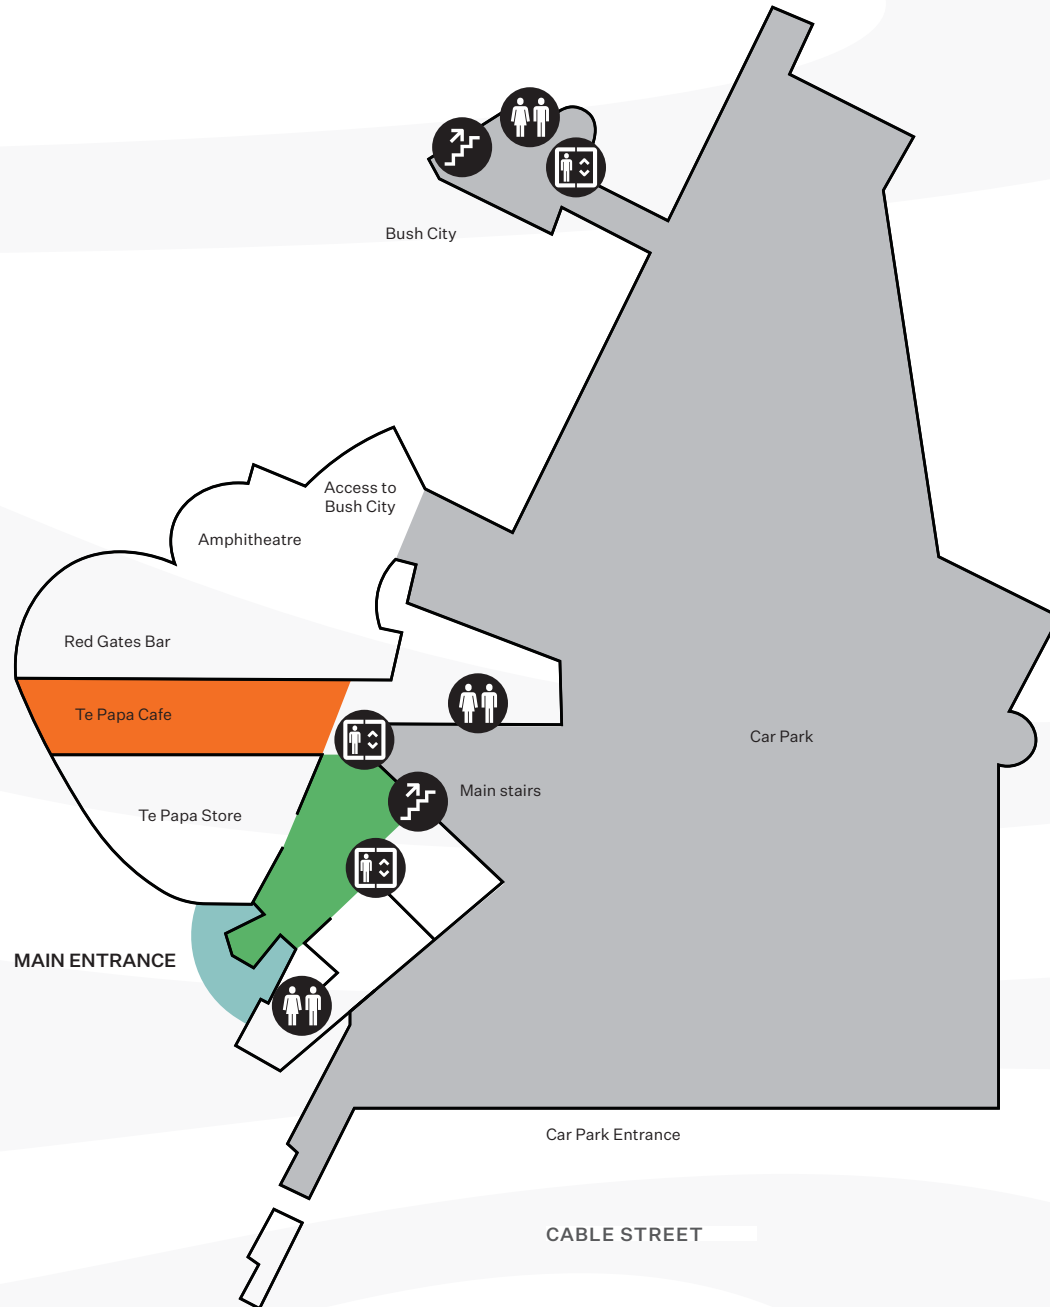

TE PAPA LEVEL 1

Entrance & Bush City

-  STAIRS
-  LIFT
-  ESCALATOR
-  GOODS LIFT
-  TOILET
-  TE PAPA CAFE
-  ENTRANCE LOBBY
-  MAIN ENTRANCE
-  BACK OF HOUSE

TE PAPA LEVEL 2

Wellington Foyer, Icon, Soundings
Theatre, Blue Whale

-  STAIRS
-  LIFT
-  ESCALATOR
-  GOODS LIFT
-  TOILET
-  WELLINGTON FOYER
-  ICON
-  SOUNDINGS THEATRE
-  BLUE WHALE
-  BACK OF HOUSE

CABLE STREET

TE PAPA LEVEL 3

Te Huinga, Oceania

-  STAIRS
-  LIFT
-  ESCALATOR
-  GOODS LIFT
-  TOILET
-  OCEANIA
-  TE HUINGA
-  BACK OF HOUSE

CABLE STREET

TE PAPA LEVEL 4

Amokura, Espresso,
Signs of a Nation, Te Marae

-  STAIRS
-  LIFT
-  ESCALATOR
-  GOODS LIFT
-  TOILET
-  TE MARAE
-  AMOKURA
-  LEVEL 4 FOYER
-  BACK OF HOUSE

CABLE STREET

TE PAPA LEVEL 5&6

Toi Art & Viewing Terrace

-  STAIRS
-  LIFT
-  ESCALATOR
-  GOODS LIFT
-  TOILET

CABLE STREET