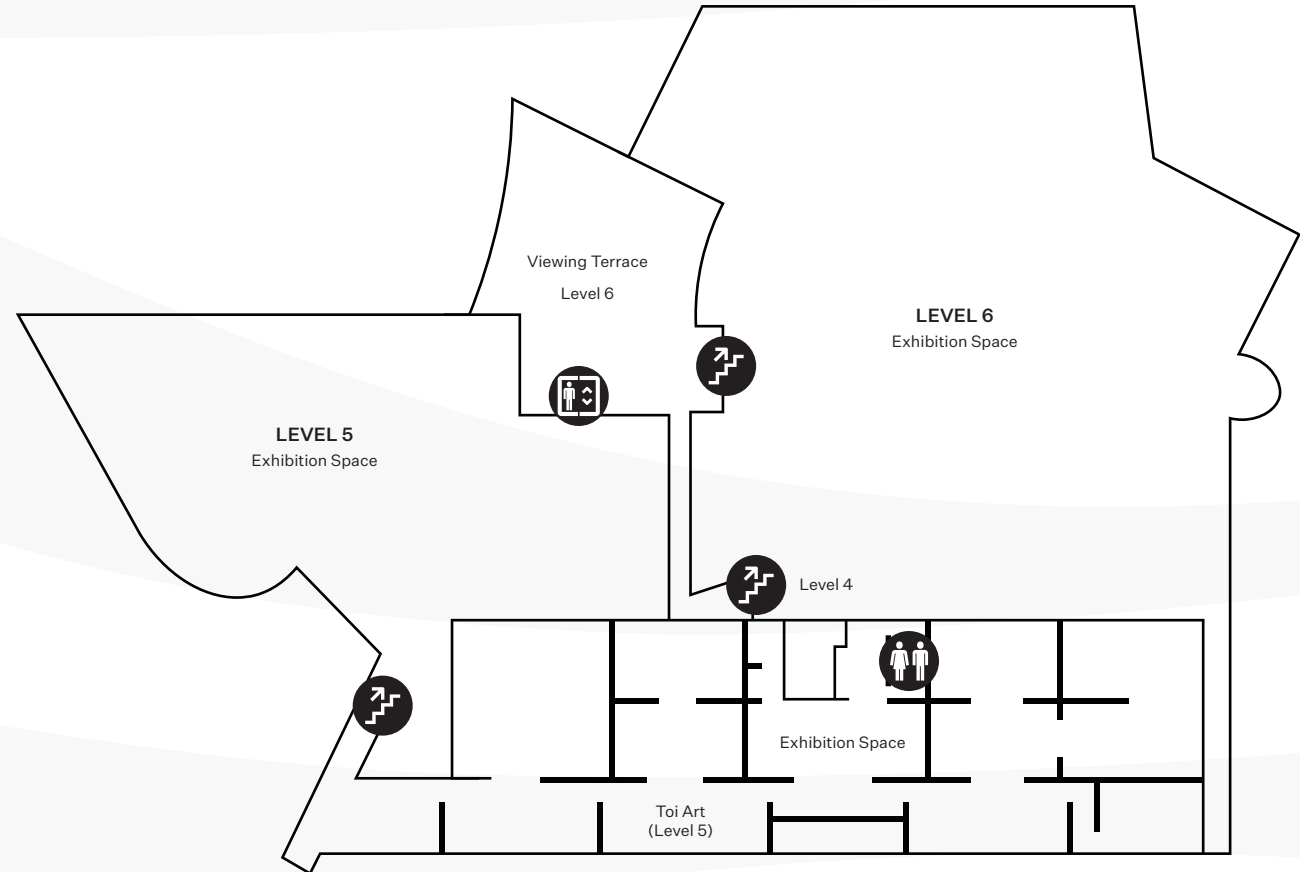

TE PAPA LEVEL 1

Entrance & Bush City

-  STAIRS
-  LIFT
-  ESCALATOR
-  GOODS LIFT
-  TOILET
-  TE PAPA CAFE
-  ENTRANCE LOBBY
-  MAIN ENTRANCE
-  BACK OF HOUSE

TE PAPA LEVEL 2

Wellington Foyer, Icon, Soundings
Theatre, Blue Whale

-  STAIRS
-  LIFT
-  ESCALATOR
-  GOODS LIFT
-  TOILET
-  WELLINGTON FOYER
-  ICON
-  SOUNDINGS THEATRE
-  BLUE WHALE
-  BACK OF HOUSE

CABLE STREET

TE PAPA LEVEL 3

Te Huinga, Oceania

-  STAIRS
-  LIFT
-  ESCALATOR
-  GOODS LIFT
-  TOILET
-  OCEANIA
-  TE HUINGA
-  BACK OF HOUSE

CABLE STREET

TE PAPA LEVEL 4

Amokura, Espresso,
Signs of a Nation, Te Marae

-  STAIRS
-  LIFT
-  ESCALATOR
-  GOODS LIFT
-  TOILET
-  TE MARAE
-  AMOKURA
-  LEVEL 4 FOYER
-  BACK OF HOUSE

CABLE STREET

TE PAPA LEVEL 5&6

Toi Art & Viewing Terrace

-  STAIRS
-  LIFT
-  ESCALATOR
-  GOODS LIFT
-  TOILET

CABLE STREET