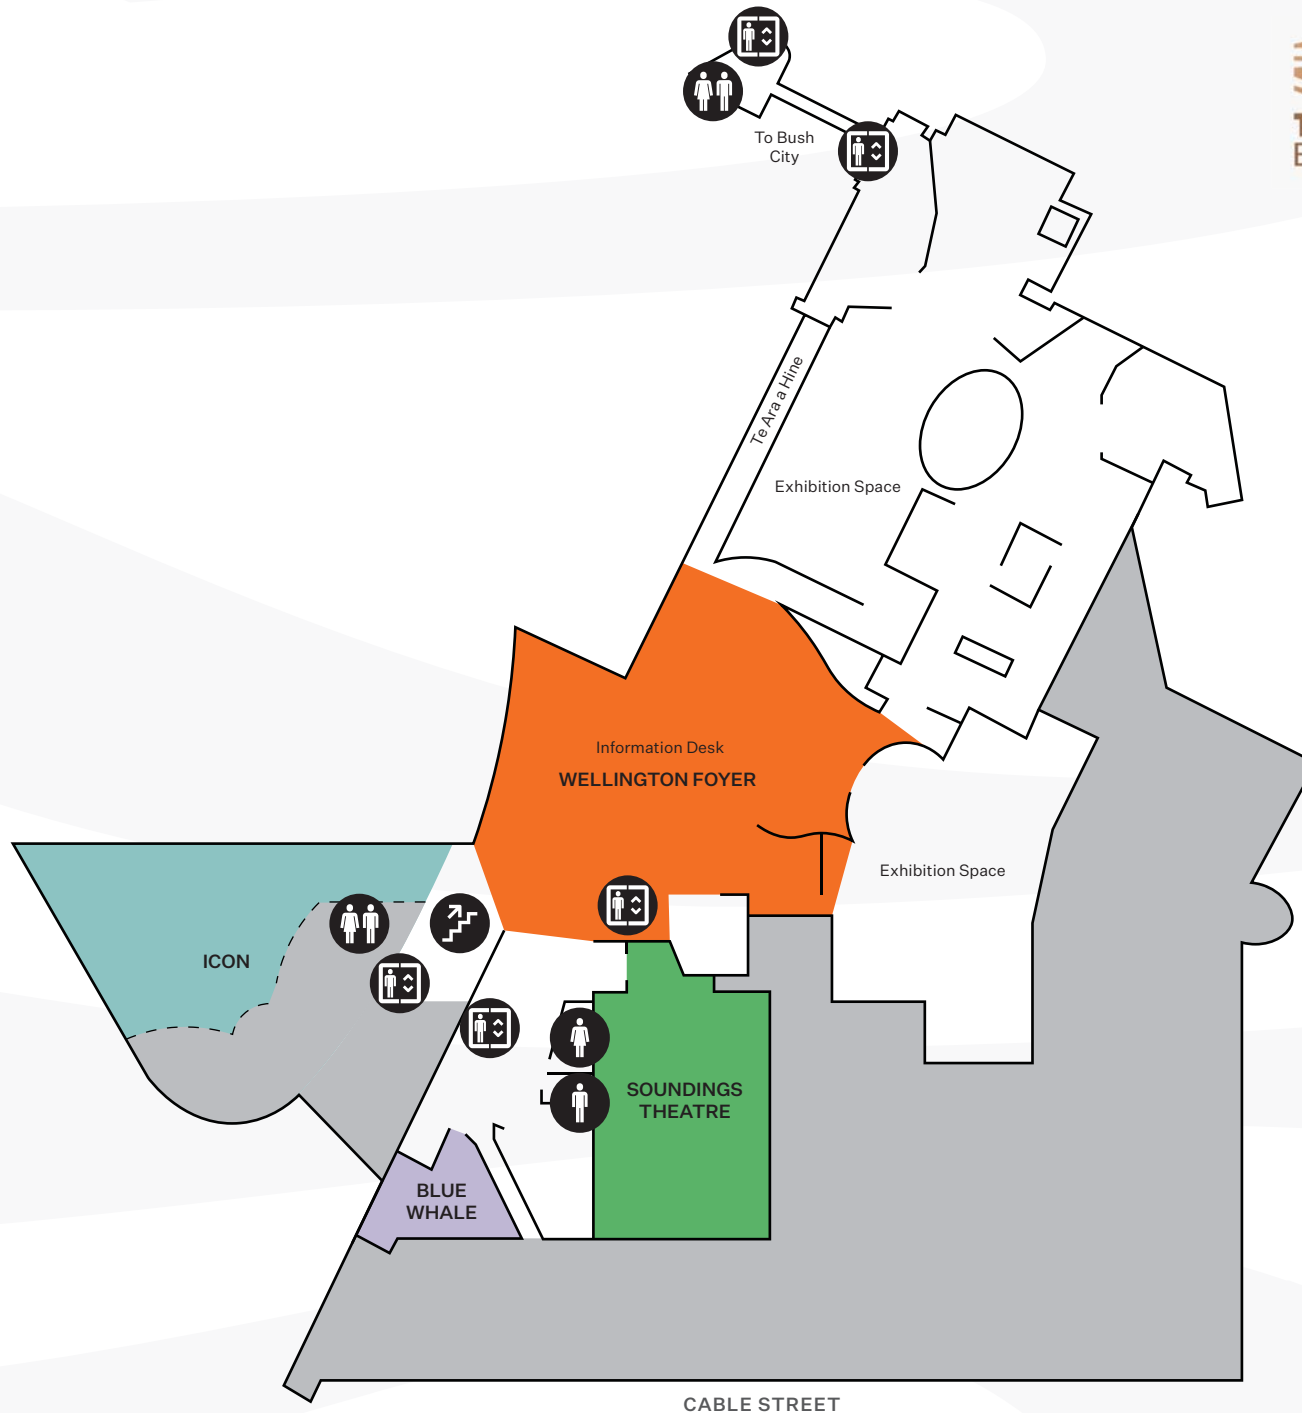

TE PAPA LEVEL 1

Entrance & Bush City

-  STAIRS
-  LIFT
-  ESCALATOR
-  GOODS LIFT
-  TOILET
-  TE PAPA CAFE
-  ENTRANCE LOBBY
-  MAIN ENTRANCE
-  BACK OF HOUSE

TE PAPA LEVEL 2

Wellington Foyer, Icon, Soundings
Theatre, Blue Whale

-  STAIRS
-  LIFT
-  ESCALATOR
-  GOODS LIFT
-  TOILET
-  WELLINGTON FOYER
-  ICON
-  SOUNDINGS THEATRE
-  BLUE WHALE
-  BACK OF HOUSE

CABLE STREET

TE PAPA LEVEL 3

Te Huinga, Oceania

-  STAIRS
-  LIFT
-  ESCALATOR
-  GOODS LIFT
-  TOILET
-  OCEANIA
-  TE HUINGA
-  BACK OF HOUSE

CABLE STREET

TE PAPA LEVEL 4

Amokura, Espresso,
Signs of a Nation, Te Marae

-  STAIRS
-  LIFT
-  ESCALATOR
-  GOODS LIFT
-  TOILET
-  TE MARAE
-  AMOKURA
-  LEVEL 4 FOYER
-  BACK OF HOUSE

CABLE STREET

TE PAPA LEVEL 5&6

Toi Art & Viewing Terrace

-  STAIRS
-  LIFT
-  ESCALATOR
-  GOODS LIFT
-  TOILET

CABLE STREET