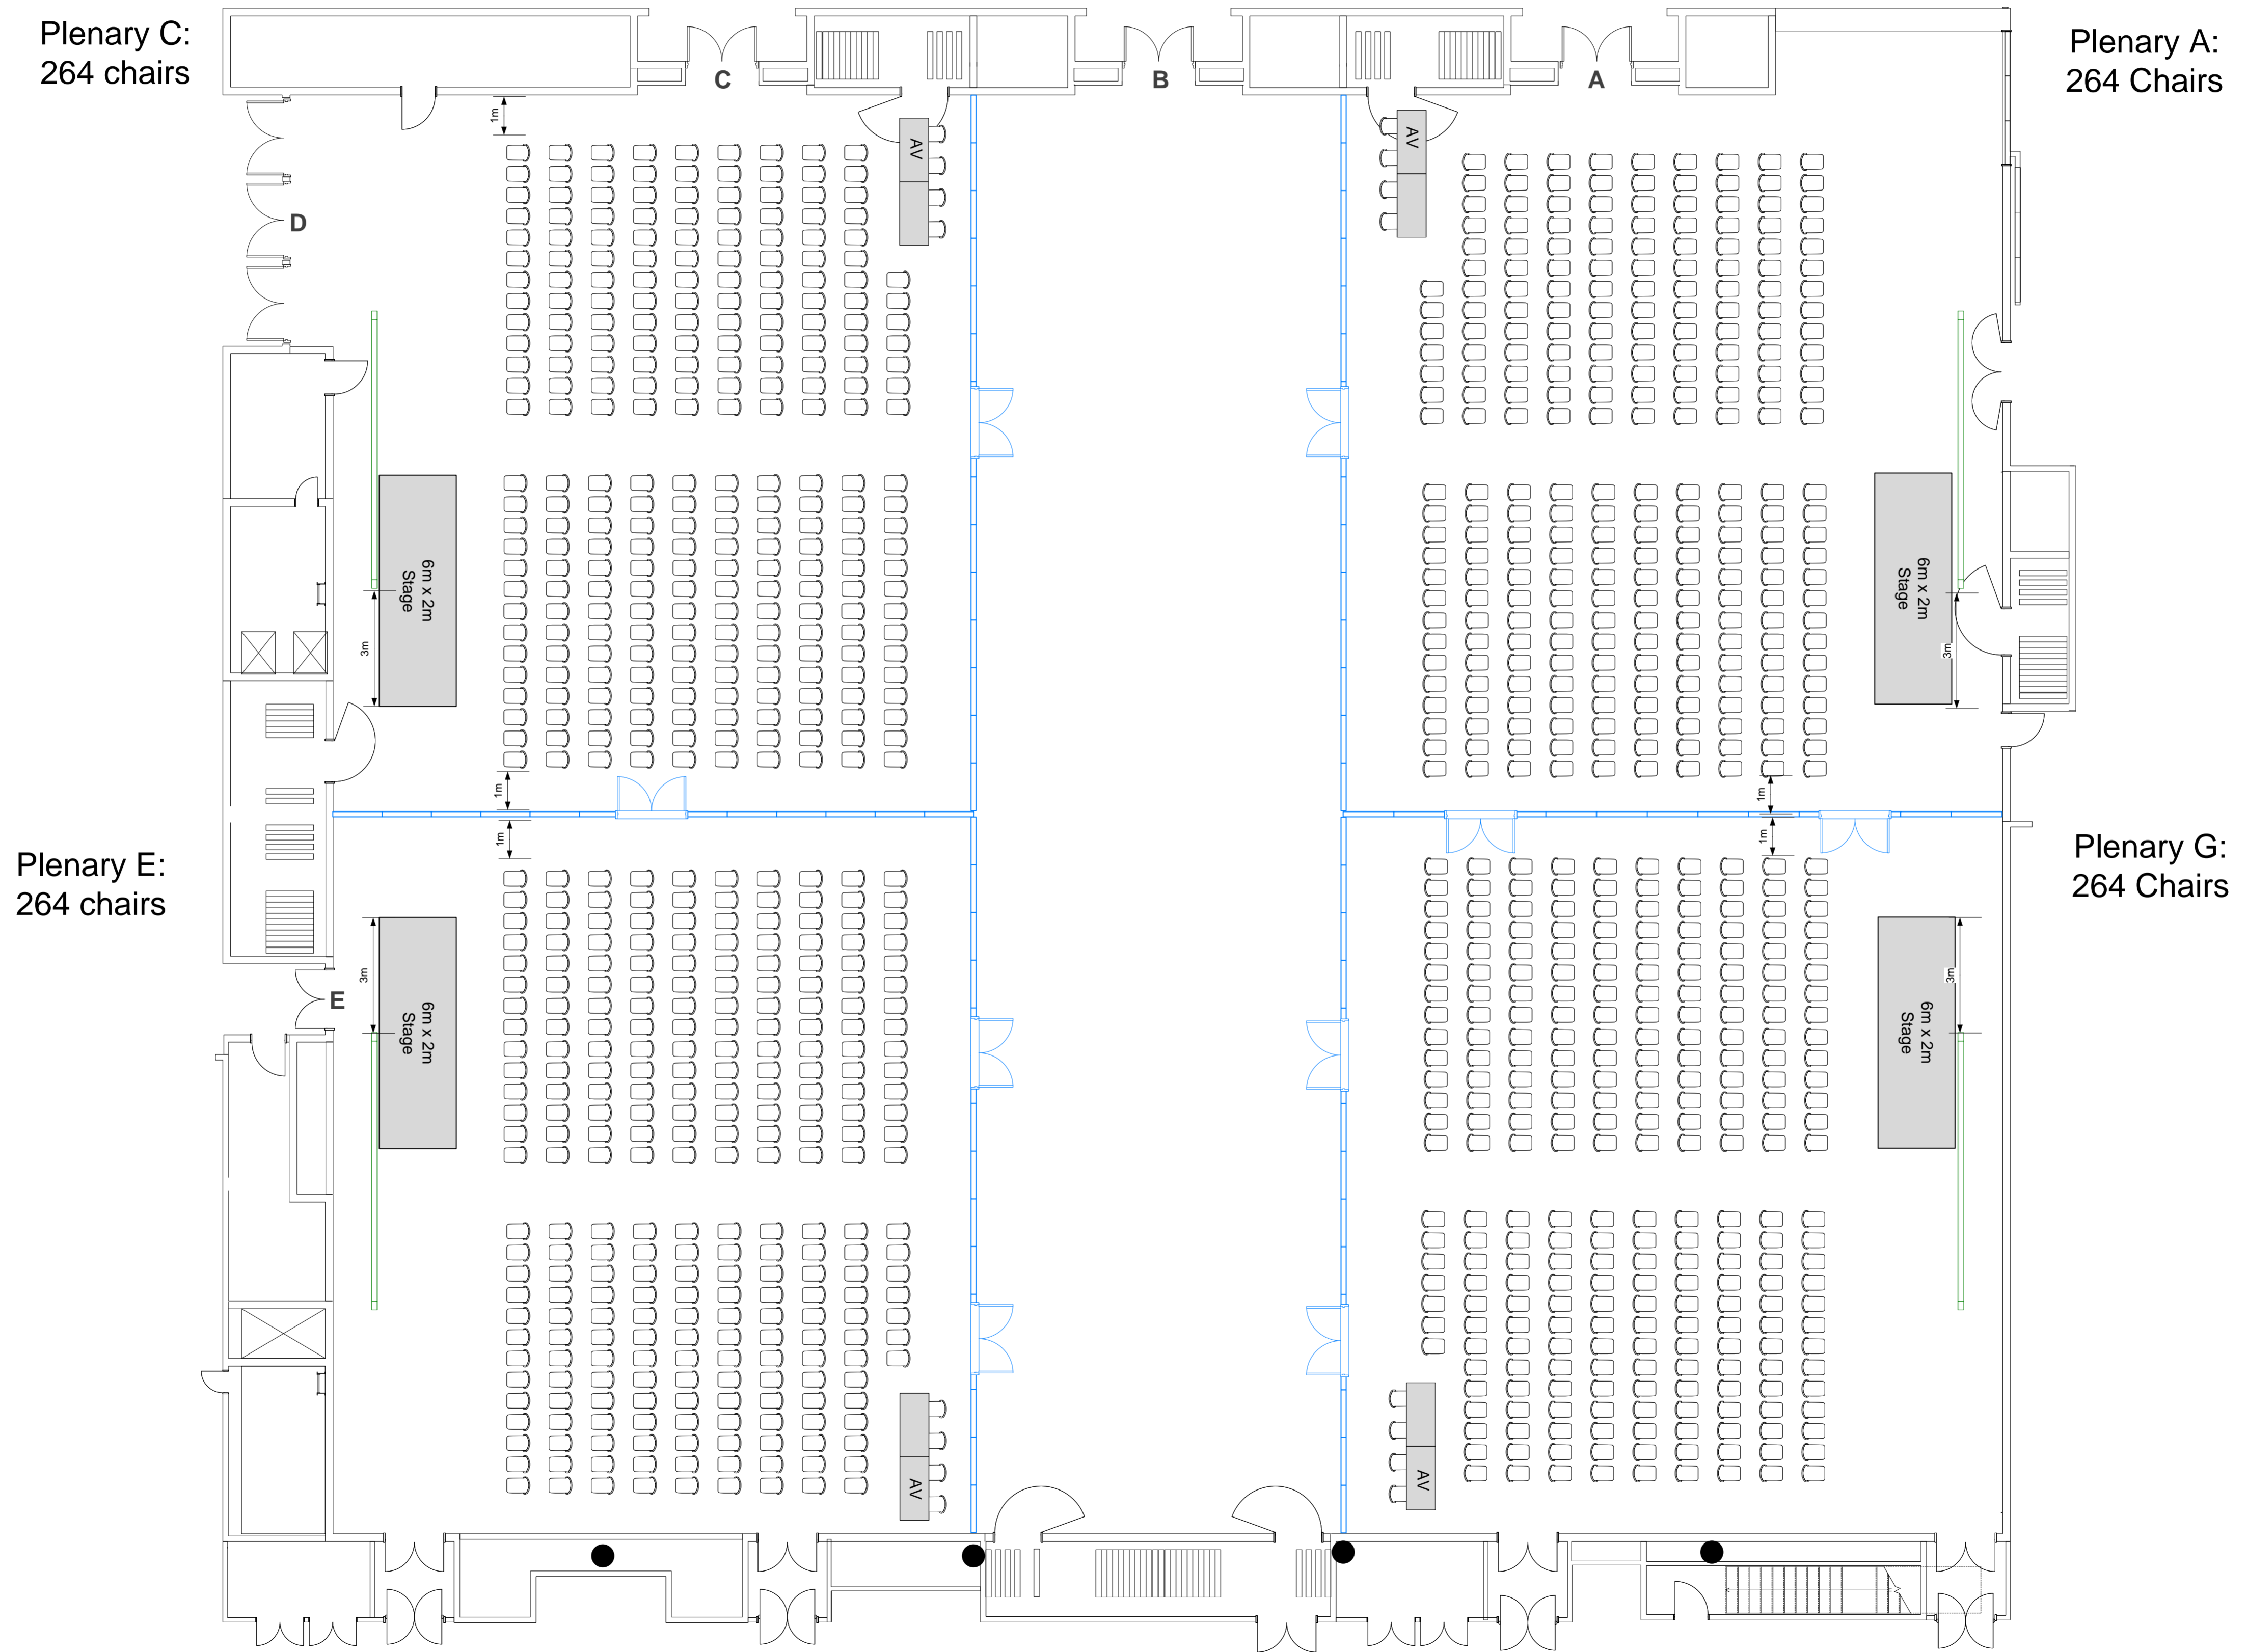

TĀWHIRIMĀTEA - PLENARY HALL 2

Maximum Capacity In Each Space

Plenary C:
264 chairs

Plenary A:
264 Chairs

Plenary E:
264 chairs

Plenary G:
264 Chairs