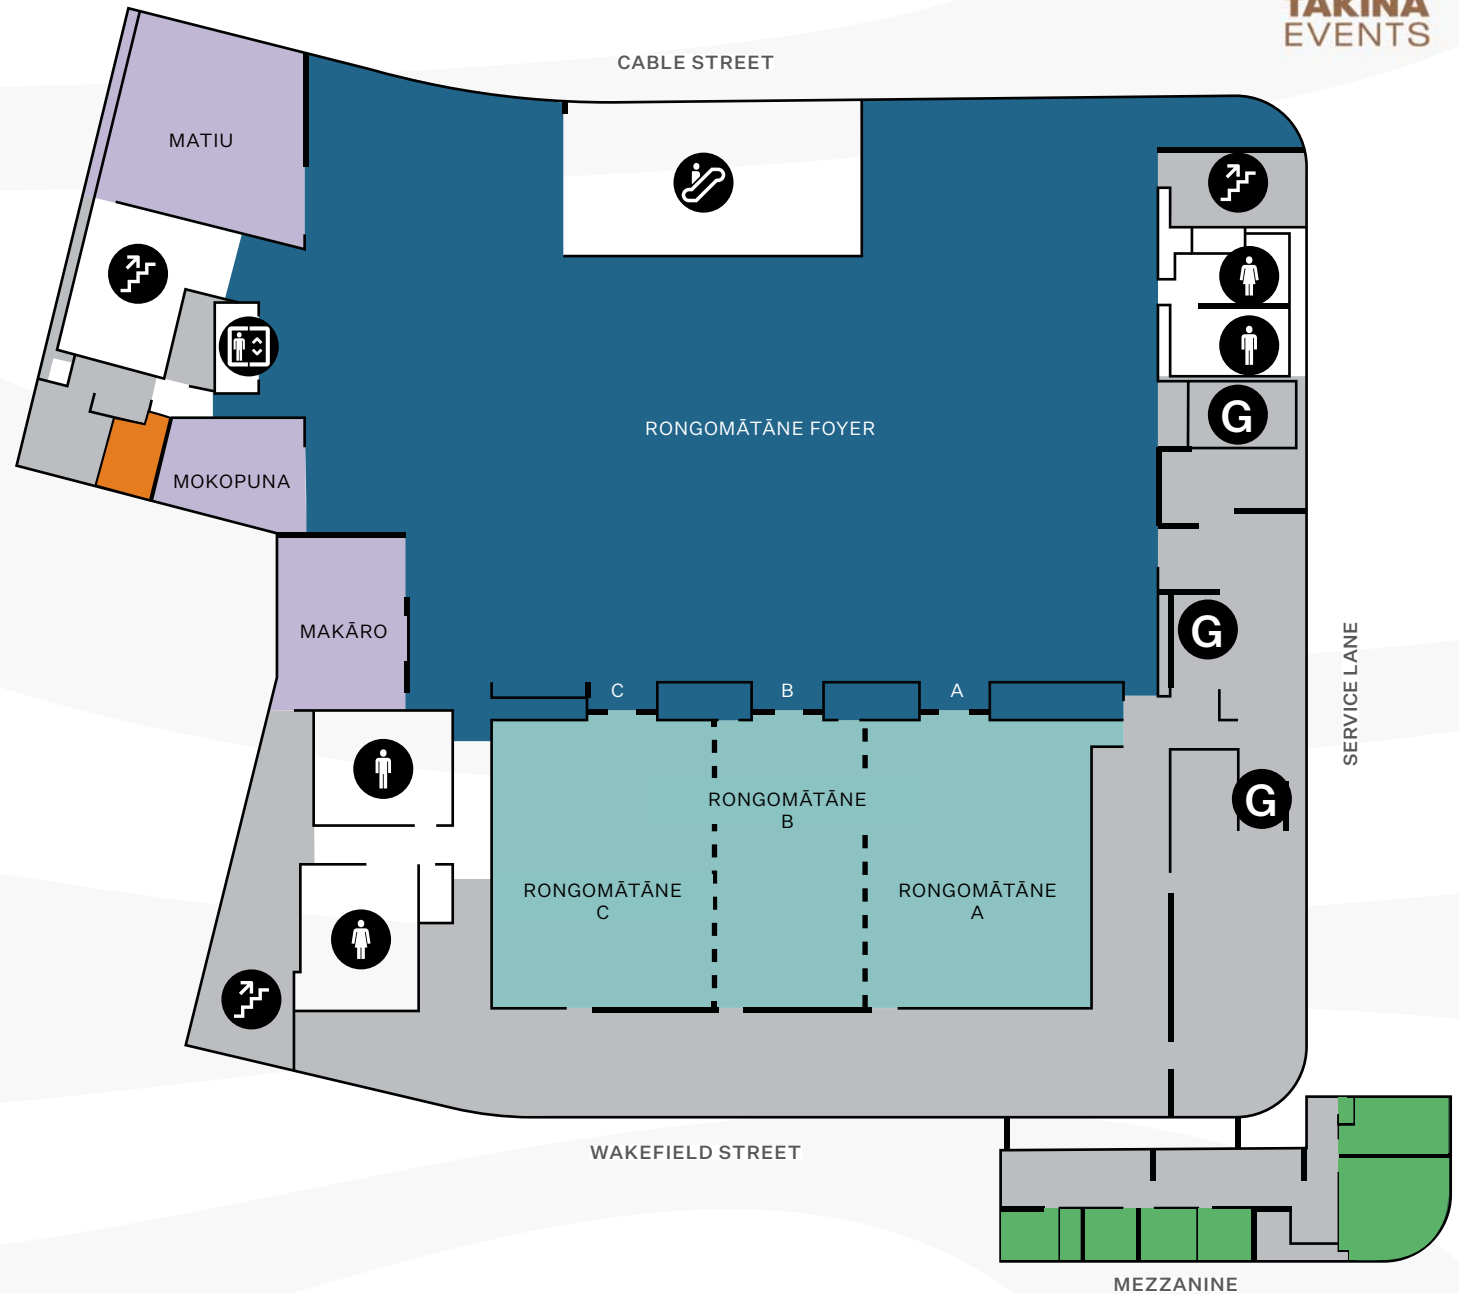

TĀKINA TE MANAWA -HUATAU GROUND LEVEL

-  STAIRS
-  LIFT
-  ESCALATOR
-  GOODS LIFT
-  TOILET
-  TANGAROA
-  TANGAROA FOYER
-  NGAKE
-  ENTRANCE
-  COURTYARD
-  BACK OF HOUSE

TĀKINA

TE MĀWEHE

LEVEL ONE

-  STAIRS
-  LIFT
-  ESCALATOR
-  GOODS LIFT
-  TOILET
-  RONGOMĀTĀNE
-  RONGOMĀTĀNE FOYER
-  MEETING ROOMS
-  ORGANISER OFFICE
-  GREEN ROOM
-  BACK OF HOUSE

TĀKINA TE MATAPUNA O TE ORA LEVEL 2

-  STAIRS
-  LIFT
-  ESCALATOR
-  GOODS LIFT
-  TOILET
-  TĀWHIRIMĀTEA
-  TĀWHIRIMĀTEA FOYER
-  WHĀTAITAI
-  BALCONY
-  ORGANISER OFFICE
-  BACK OF HOUSE